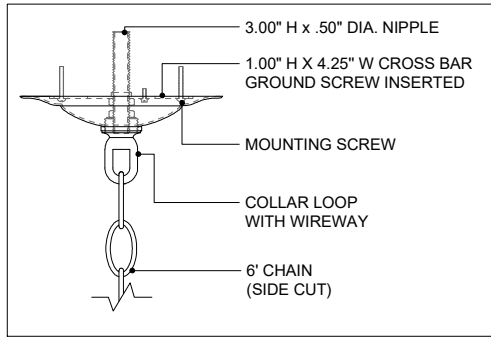

42.00" DIA. BODY
 6.00" DIA. CANOPY
 1.00" H X 4.25" W
 CROSS BAR

TOP VIEW

CANOPY DETAIL

FRONT VIEW

CURREY & COMPANY