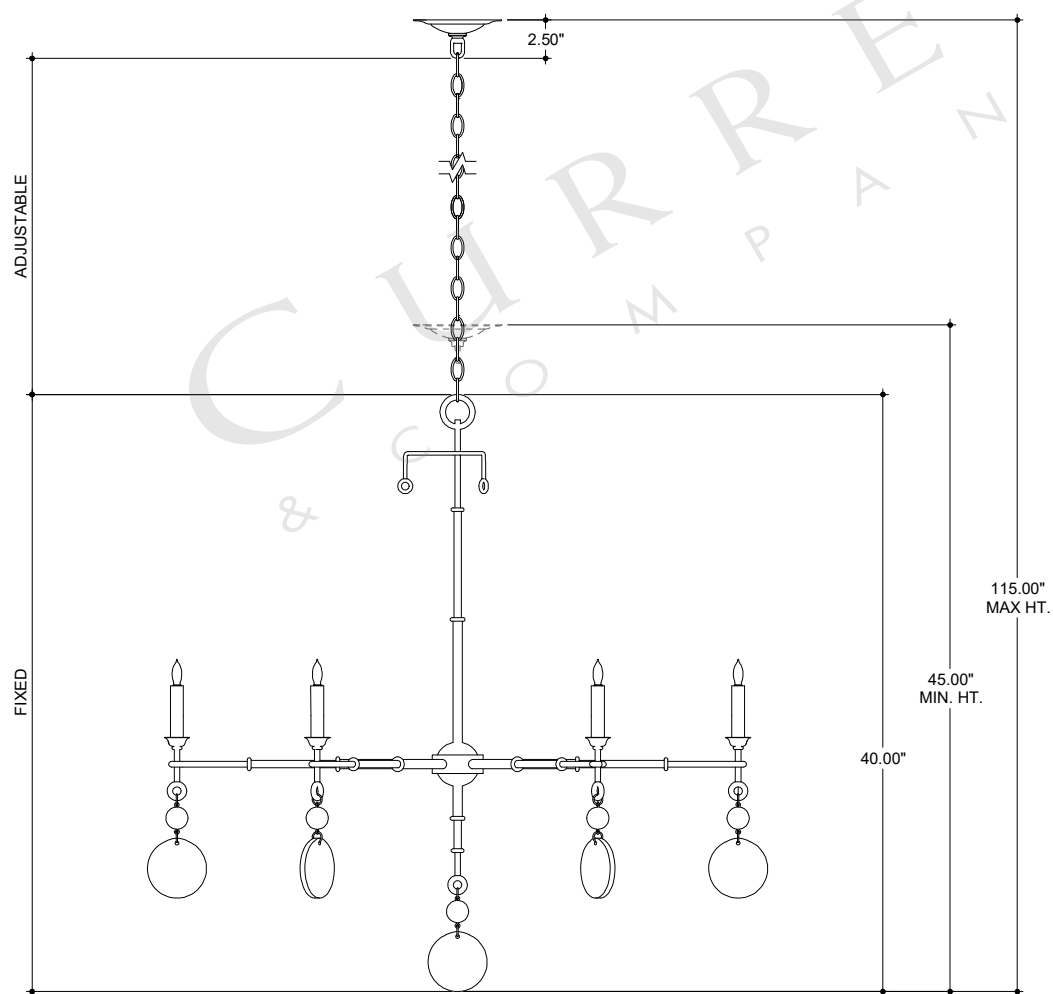

42.00" DIA. BODY
 6.00" DIA. CANOPY
 1.00" H X 4.25" W
 CROSS BAR

TOP VIEW

CANOPY DETAIL

FRONT VIEW

CURREY & COMPANY