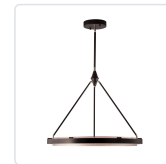

DUO PD302732-UNV-010

FIXTURE DIMENSIONS	D31-1/4" x H26-5/8"
LIGHT SOURCE	LED with DC Driver
WATTAGE	62W
TOTAL LUMENS	6000lm
DELIVERED LUMENS	1631lm
VOLTAGE	120-277V
COLOR TEMPERATURE	3000K
CRI (RA)	90CRI
DIMMABLE	Yes, TRIAC/ELV Dimmer (Not Included) or 0-10V Dimmer (Not Included)
DIFFUSER DETAILS	Frosted Acrylic
ROD LENGTH	46" Max (3x12" + 1x6" + 1x4")
ILLUMINATION DIRECTION	Up and Down
WIRE LENGTH	144"
MINIMUM HANG HEIGHT	30"
SLOPED CEILING ADAPTABLE	Yes, Up to 45 Degrees
LOCATION	Dry
CANOPY DIMENSIONS	D9-7/8" x H1-5/8"
MATERIAL	Steel + Acrylic
CEC TITLE 24 JA8	Yes, JA8-2022

[D - Diameter, L - Length, W - Width, H - Height, E - Extension]

AVAILABLE FINISHES:

PD302732CBGS-UNV-010
Classic Black/Gold
Shimmer

PD302732CBSS-UNV-010
Classic Black/Silver
Shimmer

*For complete warranty terms, please visit: www.aloralighting.com/warranty