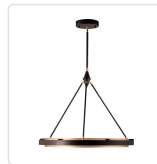

DUO PD302732-UNV-010

FIXTURE DIMENSIONS	D31-1/4" x H26-5/8"
LIGHT SOURCE	LED with DC Driver
WATTAGE	62W
TOTAL LUMENS	6000lm
DELIVERED LUMENS	1631lm
VOLTAGE	120-277V
COLOR TEMPERATURE	3000K
CRI (RA)	90CRI
DIMMABLE	Yes, TRIAC/ELV Dimmer (Not Included) or 0-10V Dimmer (Not Included)
DIFFUSER DETAILS	Frosted Acrylic
ROD LENGTH	46" Max (3x12" + 1x6" + 1x4")
ILLUMINATION DIRECTION	Up and Down
WIRE LENGTH	144"
MINIMUM HANG HEIGHT	30"
SLOPED CEILING ADAPTABLE	Yes, Up to 45 Degrees
LOCATION	Dry
CANOPY DIMENSIONS	D9-7/8" x H1-5/8"
MATERIAL	Steel + Acrylic
CEC TITLE 24 JA8	Yes, JA8-2022

[D - Diameter, L - Length, W - Width, H - Height, E - Extension]

AVAILABLE FINISHES:

PD302732CBGS-UNV-010
Classic Black/Gold
Shimmer

PD302732CBSS-UNV-010
Classic Black/Silver
Shimmer

*For complete warranty terms, please visit: www.aloralighting.com/warranty