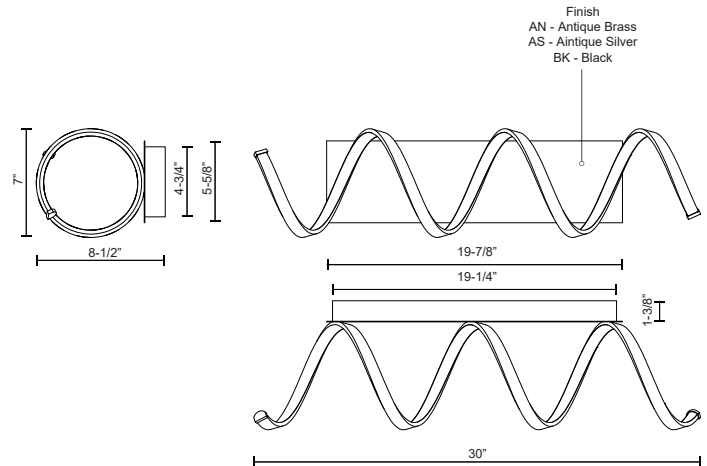

SYNERGY WS93730-UNV

WALL

PROJECT

WS93730-BK-UNV
Black

WS93730-AS-UNV
Antique Silver

WS93730-AN-UNV
Antique Brass

SPECIFICATION DETAILS

Fixture Dimensions	W30" x H7" x E8-1/2"
Light Source	LED with DC Driver
Wattage	36W
Total Lumens	2890lm
Delivered Lumens	AN-1727lm; AS-1878lm; BK-1345lm;
Voltage	120-277V
Color Temperature	3000K
CRI (Ra)	90CRI
Optional Color Temps	2700K - 5000K Available, Minimum Order Quantities Apply
LED Rated Life	50,000 hours
Dimming	100% - 10%, TRIAC or ELV Dimmer (Not Included)
Diffuser Details	White Silicone Diffuser
Location	Dry
Mounting Style	All Orientation; Ceiling and Wall;
CEC Title 24 JA8	Yes, JA8-2022
Canopy Dimensions	W19-7/8" x H5-5/8" x E1-3/8"
Paint Finish	BK01; AN01; AS01
Material	Aluminum + Polymeric Material
Illumination Direction	Omni-directional
Height From Center	3-1/2"

* For custom options, consult factory for details.

* For warranty information, please visit www.kuzcolighting.com/warranty

DESCRIPTION

A looping radiant line casts light across space in a continuous helical path. The Synergy series is characterized by the rolled rectangular extrusion, which emits soft light through the silicon opal lens. Configured in both linear and ring arrangements, the arcing aluminum allows the curated finishes to be visible at every angle.