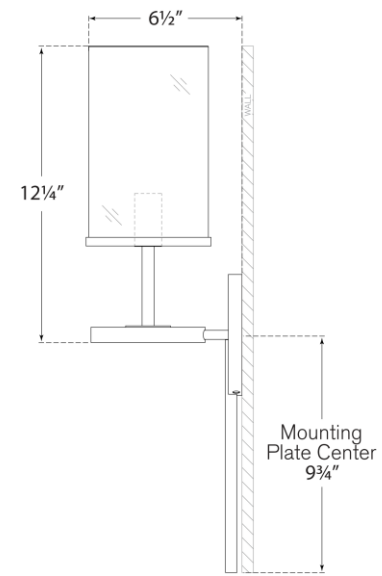

TEAR SHEET

Vivier Single Sconce

Item # TOB 2502BK/HAB-CG2

Designer: Thomas O'Brien

Height: 22"

Width: 5.25"

Extension: 6.5"

Backplate: 5" Round

Finishes: BK/HAB

Glass Options: CG

Socket: E12 Candelabra

Wattage: 40 B11

Weight: 6 Pounds

Side View

Front View