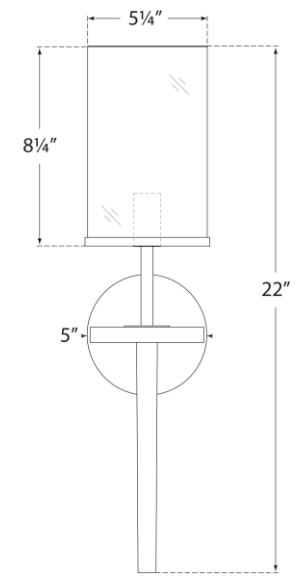

TEAR SHEET

Vivier Single Sconce

Item # TOB 2502BK/HAB-CG2

Designer: Thomas O'Brien

Height: 22"

Width: 5.25"

Extension: 6.5"

Backplate: 5" Round

Finishes: BK/HAB

Glass Options: CG

Socket: E12 Candelabra

Wattage: 40 B11

Weight: 6 Pounds

Side View

Front View