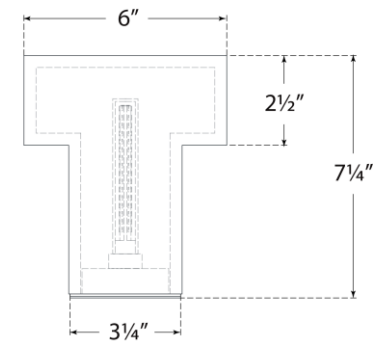

SPEC SHEET

Una Rechargeable Accent Lamp

Item # KW 3900ALB

Designer: Kelly Wearstler

Height: 7.25"

Width: 6"

Base: 3.25" Round

Finishes: ALB

Lightsource: Rechargeable LED w/ Touch Dimmer

Wattage: 3w (120-320lm)

Weight: 6 Pounds

Note: UL Only | Battery Operated | Alabaster is a Natural Stone | Variations in Color and Texture are Expected

Side View

Front View

Top View