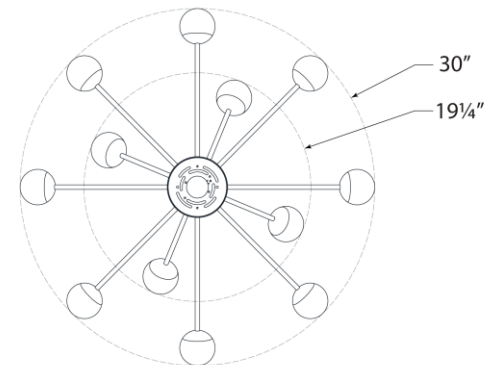

## Alloway 30" Flush Mount

Item # KS 4230SB-CG

Designer: kate spade new york

Height: 13.5"

Width: 30"

Canopy: 5" Round

Finishes: PN, SB

Glass Options: CG

Lightsource: Dedicated LED

Wattage: 40w (3200lm)

Weight: 12 Pounds

Side View

Top View