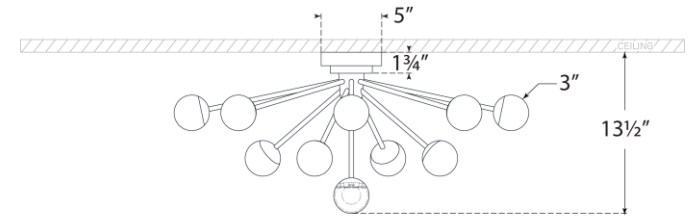

## Alloway 30" Flush Mount

Item # KS 4230SB-CG

Designer: kate spade new york

Height: 13.5"

Width: 30"

Canopy: 5" Round

Finishes: PN, SB

Glass Options: CG

Lightsource: Dedicated LED

Wattage: 40w (3200lm)

Weight: 12 Pounds

Side View

Top View