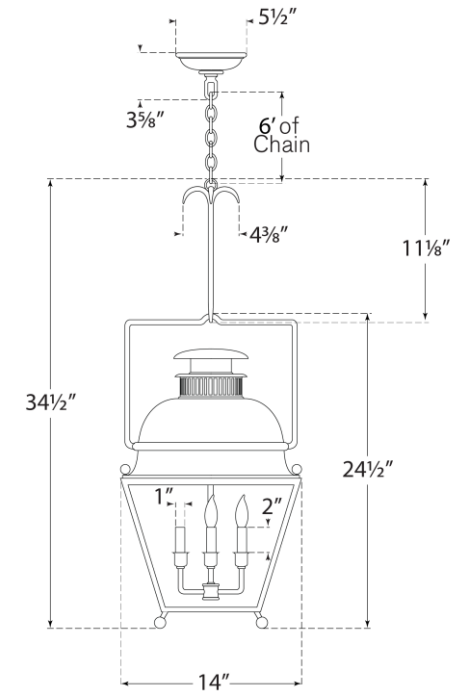

TEAR SHEET

Holborn Small Lantern

Item # CHC 2215OW

Designer: Chapman & Myers

Height: 34.5"

Width: 14"

Canopy: 5.5" Round

Finishes: AI, OW

Glass Options: CG

Socket: 4 - E12 Candelabra

Wattage: 4 - 60 C11

Weight: 21 Pounds

©EFC DESIGNS

CHC2215