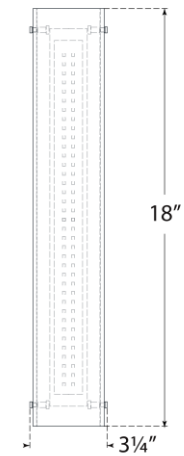

TEAR SHEET

Penhold 18" Bath Light

Item # BBL 2200BZ-WG

Designer: Barbara Barry

Height: 18"

Width: 3.25"

Extension: 3.25"

Backplate: 3" x 18" Rectangle

Finishes: BZ, PN, SB

Glass Options: WG

Lightsource: Dedicated LED

Wattage: 12w (1400lm)

Weight: 5 Pounds

Note: UL Only | Requires Smaller Outlet Box

Top View

Side View

Front View