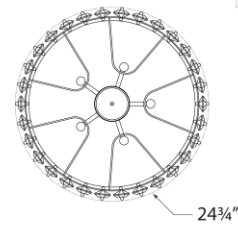

TEAR SHEET

Bonnington Large Flush Mount

Item # ARN 4126HAB-ALB

Designer: AERIN

Height: 10.25"

Width: 24.75"

Canopy: 4.5" Round

Finishes: HAB, PN

Trim Options: ALB, CG

Socket: 5 - E12 Candelabra

Wattage: 5 - 40 C11

Weight: 50 Pounds

Note: UL Only | Alabaster is a Natural Stone | Variations in Color and Texture are Expected

Top View(1:2)

Side View