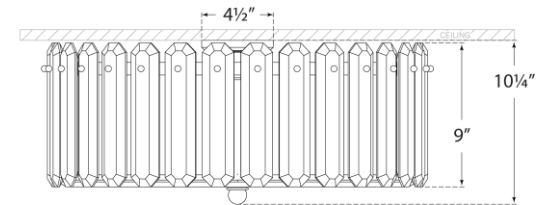

TEAR SHEET

Bonnington Large Flush Mount

Item # ARN 4126HAB-ALB

Designer: AERIN

Height: 10.25"

Width: 24.75"

Canopy: 4.5" Round

Finishes: HAB, PN

Trim Options: ALB, CG

Socket: 5 - E12 Candelabra

Wattage: 5 - 40 C11

Weight: 50 Pounds

Note: UL Only | Alabaster is a Natural Stone | Variations in Color and Texture are Expected

Top View(1:2)

Side View