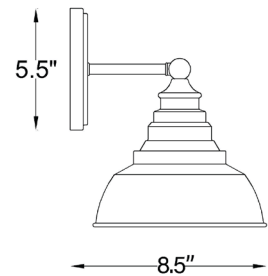

IN40027BK

BISHOP 2-LIGHT WALL SCONCE

Front View

Side View

| | |
|-----------------------|--|
| Description: | Bishop 2-light wall sconce |
| Finish: | Matte black |
| Dimensions: | 18" W x 10" H x 8.5" ext. Height on Center: 2.75" |
| Bulbs: | 2-100w Med. |
| Certification: | Damp location / UL |

| | |
|-------------------------------|------------|
| Material: | Steel |
| Back Plate Dimensions: | 5.5" dia. |
| Chain/Wire: | NA |
| Mounting: | Up or down |