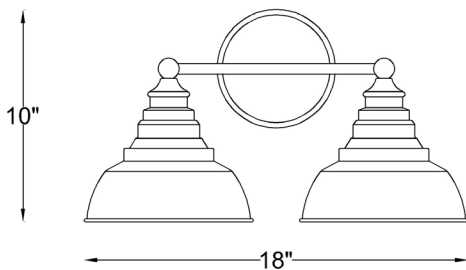

IN40027BK

BISHOP 2-LIGHT WALL SCONCE

Front View

Side View

| | |
|-----------------------|--|
| Description: | Bishop 2-light wall sconce |
| Finish: | Matte black |
| Dimensions: | 18" W x 10" H x 8.5" ext. Height on Center: 2.75" |
| Bulbs: | 2-100w Med. |
| Certification: | Damp location / UL |

| | |
|-------------------------------|------------|
| Material: | Steel |
| Back Plate Dimensions: | 5.5" dia. |
| Chain/Wire: | NA |
| Mounting: | Up or down |