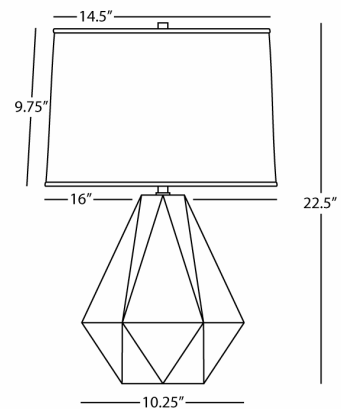

DELTA

TE930

Table Lamp

1-150W Max.

Bulb Type: A

Switch: 3-Way

Brown Tea Glazed Ceramic

Polished Nickel Accents

Oyster Linen Shade

See Delta/ Mason Table for Color Options

** Available for Quick SHIP **