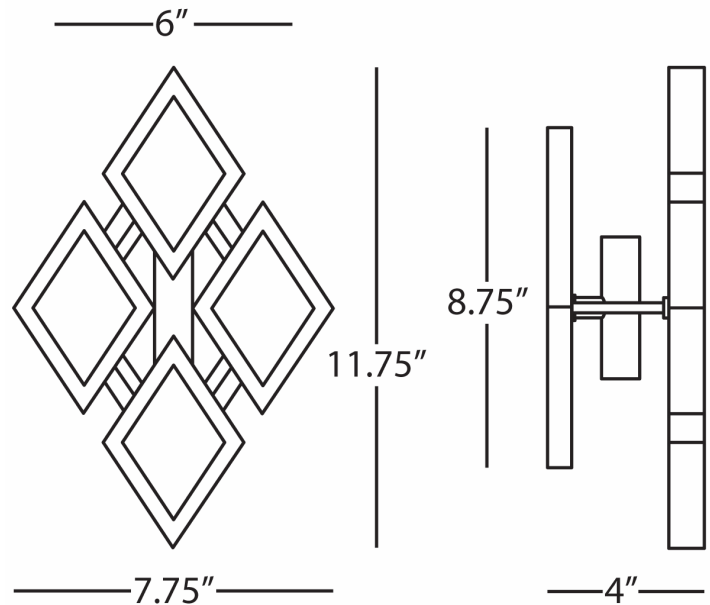

EDWARD

S382

Wall Sconce

2 - 40W Max.

Bulb Type: B, Candelabra Base

Switch: On-Off Line Switch

24" Cord Cover/ Direct Wire

Polished Nickel Finish

White Marble Accents

FINISH OPTIONS:

382 - Modern Brass w/ White Marble

422 - Modern Brass w/ Black Marble

S422 - Polished Nickel w/ Black Marble

** Available for Quick SHIP **