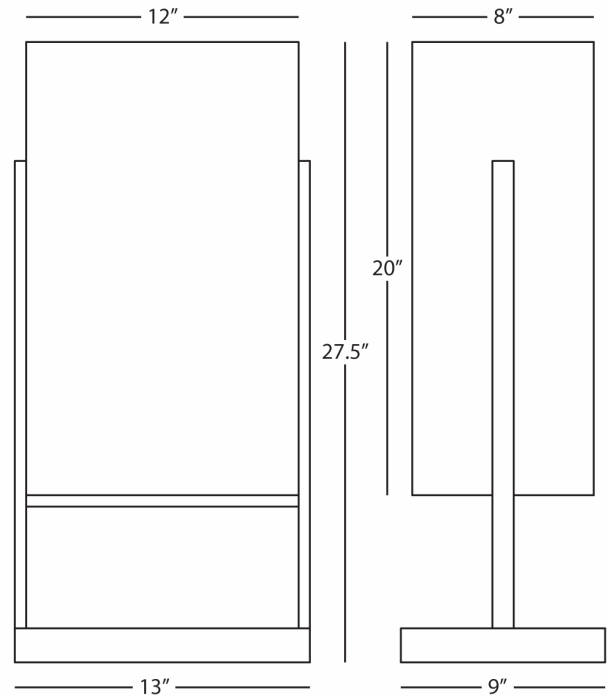

NIKOLE

S196

Table Lamp

1-150W Max.

Bulb Type: A

Switch: Hi-Lo Dimming

Polished Nickel Finish

White Marble Base

Frosted, White Acrylic Shade

FINISH OPTION:

196 - Modern Brass

** Available for Quick SHIP **