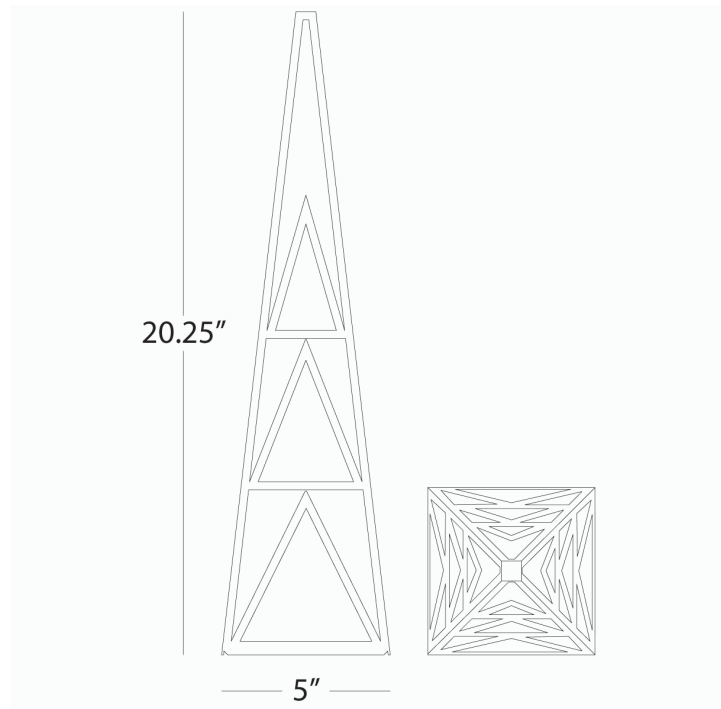

APEX

S1922

Large Obelisk

Clear Crystal Obelisk

Polished Nickel Finished Frame

20.25" Height

FINISH OPTION:

1922 - Modern Brass