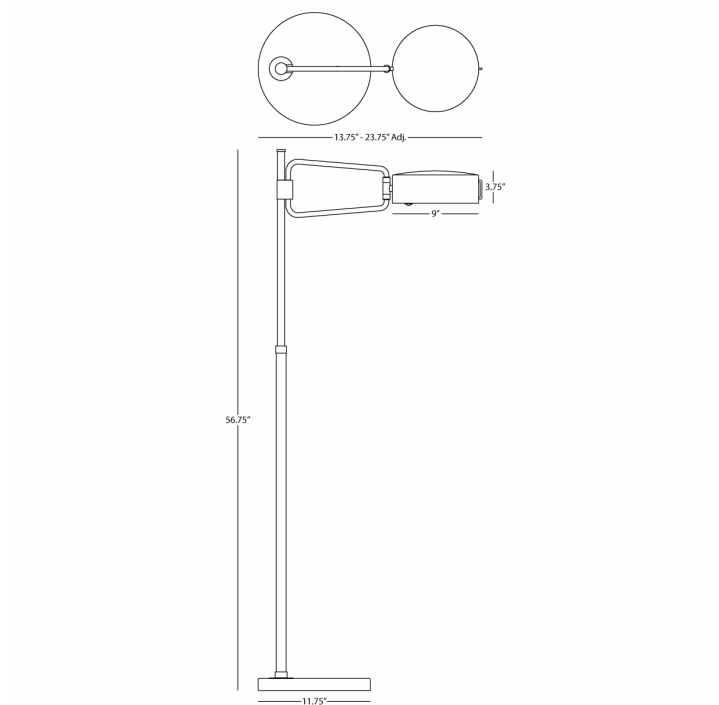

SIMON

S1599

Floor Lamp

1-60W Max.

Bulb Type: A

Switch: Hi-Lo Dimming

Satin Black Finish w/

Polished Nickel Accents

Adjustable Metal Shade

FINISH OPTION:

1599 - Satin Black Finish w/

Modern Brass Accents

**** Available for Quick SHIP ****