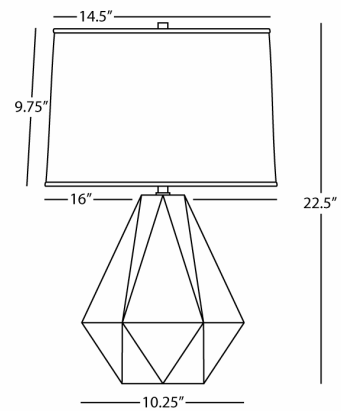

DELTA

ML930

Table Lamp

1-150W Max.

Bulb Type: A

Switch: 3-Way

Melon Glazed Ceramic

Polished Nickel Accents

Oyster Linen Shade

See Delta/ Mason Table for Color Options

** Available for Quick SHIP **