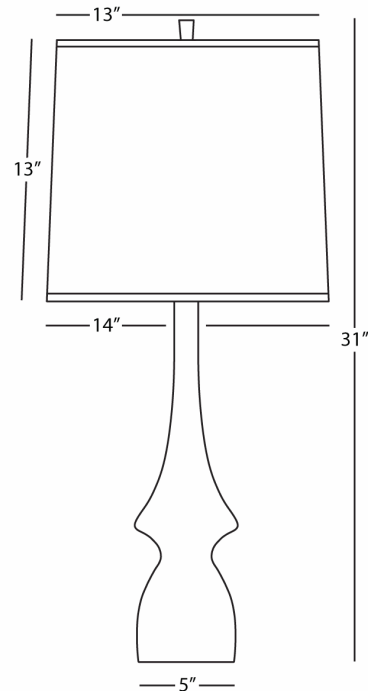

JASMINE

EG210

Table Lamp

1 - 150W Max.

Bulb Type: A

Switch: Hi-Lo Dimming

Emerald Green Glazed Ceramic

Oyster Linen Shade

See Jasmine Table for Color Options

** Available for Quick SHIP **