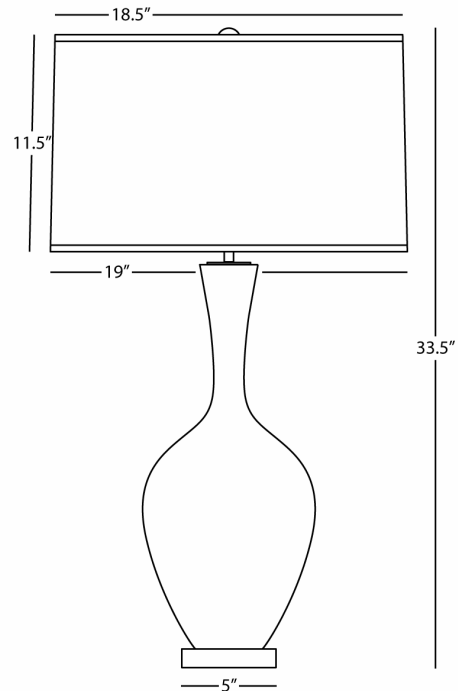

AUDREY

BT980

Table Lamp

1 - 150W Max.

Bulb Type: A

Switch: Hi-Lo Dimming

Butter Glazed Ceramic

Lucite Base

Fondine Fabric Shade

See Audrey/ Delilah Table for Color Options

** Available for Quick SHIP **