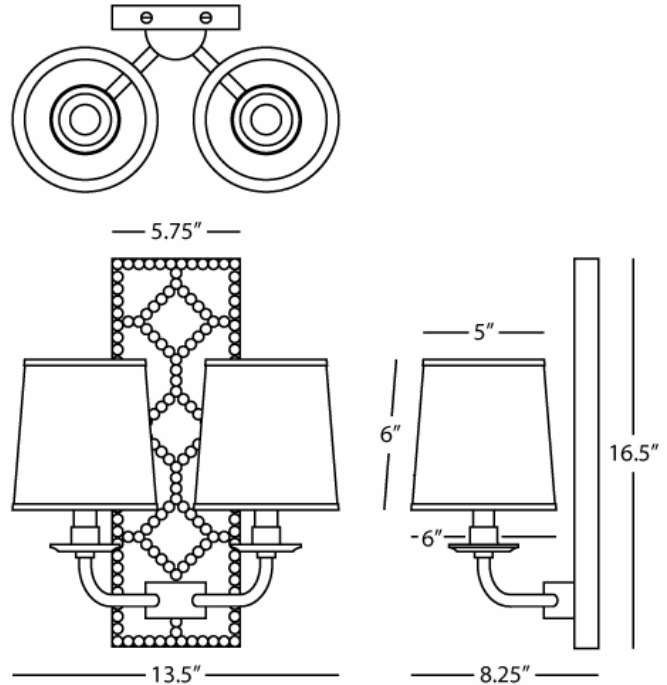

WILLIAMSBURG

LIGHTFOOT

1031

Double Sconce

2-60W Max.

Bulb Type: B, Candelabra Base

Direct Wire Only

Backplate Upholstered in Dragons Blood Leather

w/ Nailhead Detail

Aged Brass Accents

Fondine Fabric Shades

FINISH OPTIONS:

S1031 - Polished Nickel Accents

Z1031 - Deep Patina Bronze Accents

** Available for Quick SHIP **