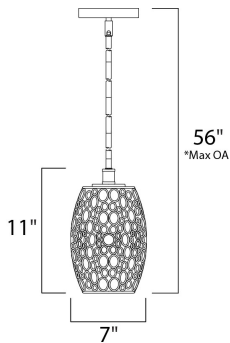

**ADDITIONAL**

INSTALL UP/DOWN:  
SLOPE: 120  
RATED LIFE 2500 Hours  
OPERATING TEMPERATURE:  
-20°C (-4°F), 40°C (104°F)

\*max overall height

**MEASUREMENTS**

DIMENSION : 7." W x 11." H  
MAX OAH : 56." OAH  
HANGING WEIGHT : 3.7 lb