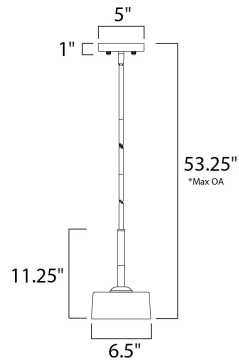

MEASUREMENTS

DIMENSION : 6.5" W x 11.25" H
 MAX OAH : 53.25" OAH
 CANOPY : 5." W x 1." H x 5." L
 HANGING WEIGHT : 4.41 lb

LAMPING

LUMENS : 0 Rated (0 Del.)
 BULB : 1 x 40W (INCLUDED), 40W Total
 DIMMABLE : Dimmable

*max overall height

FINISHES OPTION

Oil Rubbed Bronze OI

GLASS

Frosted FT

MATERIAL

Steel + Glass

RATINGS