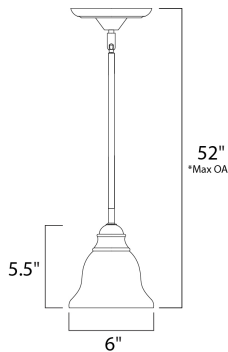

**PRODUCT DESCRIPTION**

A beautiful transitional collection with long flowing arms. Cool Ice glass perfectly compliments the rich Black finish.

**FINISHES OPTION**

Black BK

**GLASS**

Ice IC

**MATERIAL**

Steel + Glass

**RATINGS**

cETLusDry Location  
Dimmable

**ADDITIONAL**

ADJUSTABLE  
INSTALL UP/DOWN:  
SLOPE: 120  
RATED LIFE 2500 Hours  
OPERATING TEMPERATURE:  
-20°C (-4°F), 40°C (104°F)

\*max overall height

**MEASUREMENTS**

DIMENSION : 6." L x 6." W x 5.5" H  
MAX OAH : 52." OAH  
HANGING WEIGHT : 2.97 lb

**LAMPING**

INPUT VOLTAGE : 120V  
LUMENS : 1,150 Rated (0 Del.)  
BULB : 1 x 60W (NOT INCLUDED), 60W Total  
DIMMABLE : Dimmable