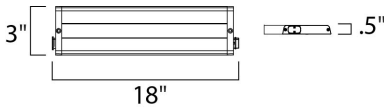

PRODUCT DESCRIPTION

The CounterMax MX-L-LPC series, a state-of-the-art low profile LED under cabinet light, installs easily under the cabinet and emits a crisp white light which illuminates without shadows. Dimmable using a standard wall dimmer and cabinets stay cool and safe with LED light output. CounterMax MX-L-LPC series is connectable with or without cords using MXInterLink5 technology, making this series convenient as well as beautiful.

MEASUREMENTS

DIMENSION : 18." L x 3." W x 0.55" H
 HANGING WEIGHT : 2.2 lb

LAMPING

INPUT VOLTAGE : 120V
 LUMENS : 640 Rated (0 Del.)
 BULB : 6 x 2.46W LED (INTEGRATED), 15W Total
 DIMMABLE : Dimmable
 CRI : 85 CRI
 COLOR_TEMP : 3000K