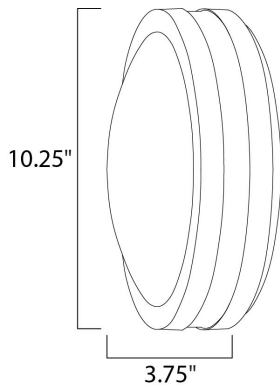

MEASUREMENTS

DIMENSION : 10.25" W x 10.25" H x 3.75" Ext
 BACK PLATE : 10.25" W x 10.25" H x 5." HCO
 HANGING WEIGHT : 2.61 lb

LAMPING

LUMENS : 1,250 Rated (0 Del.)
 BULB : 1 x 18W (INCLUDED), 18W Total
 COLOR_TEMP : 2700K