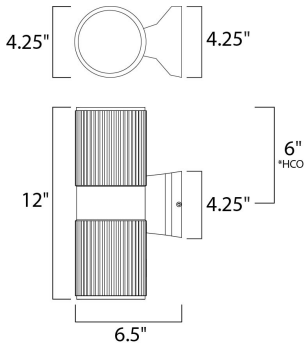

PRODUCT DESCRIPTION

Indirect exterior lighting not only provides illumination where you want but it also highlights the building structure for a beautiful architectural effect. Our collection of up and down lighting fixtures are available in both Architectural Bronze and Brushed Aluminum.

MEASUREMENTS

DIMENSION : 4.25" W x 12." H x 6.5" Ext
BACK PLATE : 4.25" W x 4.25" H x 6." HCO
HANGING WEIGHT : 4.19 lb

LAMPING

INPUT VOLTAGE : 120V
LUMENS : 1,400 Rated (1,030 Del.)
BULB : 2 x 10W (INTEGRATED), 20W Total
DIMMABLE : Dimmable
CRI : 80+ CRI
COLOR_TEMP : 3000K
LIGHTING_DIRECTION : BOTH

FINISHES OPTION

Architectural Bronze ABZ

RATINGS

Wet Location
Dimmable

ADDITIONAL

INSTALL UP/DOWN:
OPERATING TEMPERATURE:
-20°C (-4°F), 40°C (104°F)
PHOTOMETRIC: Report Found Online

Always consult a qualified electrician before installing any lighting product.