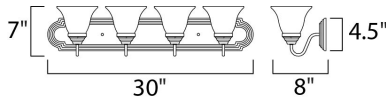

MEASUREMENTS

DIMENSION : 30." W x 7." H x 8." Ext
 BACK PLATE : 4.33" W x 26.68" H x 4.07" HCO
 HANGING WEIGHT : 7.26 lb

LAMPING

INPUT VOLTAGE : 120V
 LUMENS : 3,600 Rated (0 Del.)
 BULB : 4 x 13W (INCLUDED), 52W Total
 CRI : 80+ CRI
 COLOR_TEMP : 2700K