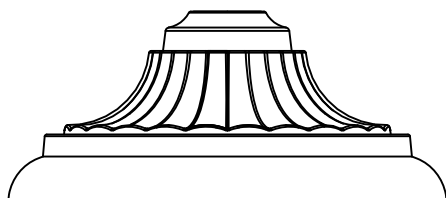

The Finial

The Nippie

The Screw
(Q' TY 2PCS)

The Glass Shade

The Cage

Eva Pad (stick on the
inside of the frame)
(Q'TY 8PCS) 