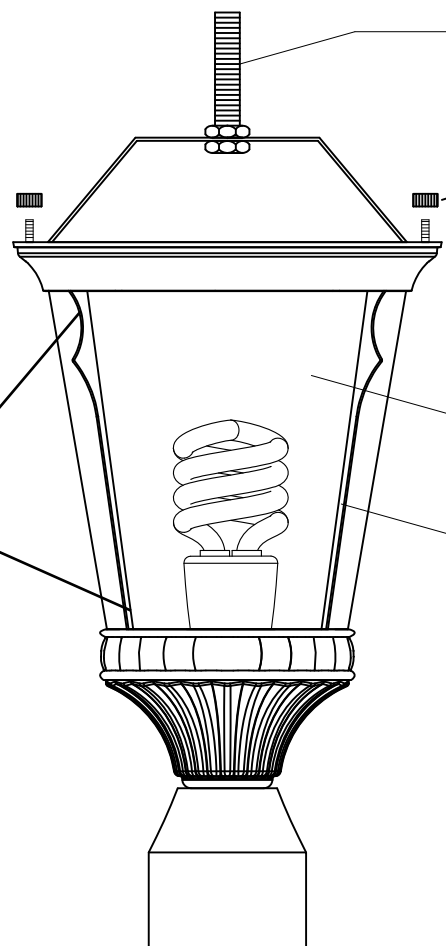

The Finial

The Nippie

The Screw
(Q' TY 2PCS)

The Glass Shade

The Cage

Eva Pad (stick on the
inside of the frame)
(Q'TY 8PCS) 