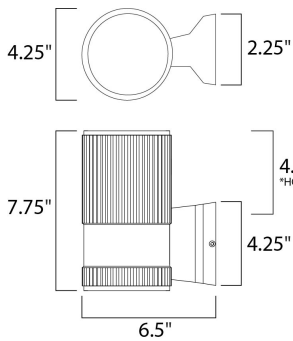

PRODUCT DESCRIPTION

Indirect exterior lighting not only provides illumination where you want it but also highlights the building structure for a beautiful architectural effect. Our collection of up and down lighting fixtures are available in both Architectural Bronze and Brushed Aluminum. They are also available in both Incandescent and LED. The fixtures are sealed with screw lenses that are water tight and allows, for the use of standard light bulbs.

MEASUREMENTS

DIMENSION : 4.25" W x 7.75" H x 6.5" Ext
BACK PLATE : 2.25" W x 4.25" H x 4.37" HCO
HANGING WEIGHT : 2.09 lb

LAMPING

LUMENS : 0 Rated (0 Del.)
BULB : 1 x 75W (NOT INCLUDED), 75W Total

FINISHES OPTION

Brushed Aluminum AL

RATINGS

Wet Location
DARKSKY

ADDITIONAL

INSTALL UP/DOWN:
OPERATING TEMPERATURE:
-20°C (-4°F), 40°C (104°F)

Always consult a qualified electrician before installing any lighting product.