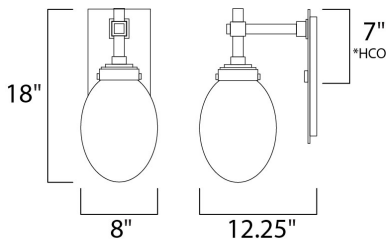

*height from center of outlet to the top of the fixture

MEASUREMENTS

DIMENSION : 8." W x 18." H x 12.25" Ext
 BACK PLATE : 6.5" W x 14." H x 7." HCO
 HANGING WEIGHT : 7.92 lb

LAMPING

INPUT VOLTAGE : 120V
 LUMENS : 560 Rated (0 Del.)
 BULB : 1 x 8W (INTEGRATED), 8W Total
 CRI : 80+ CRI
 COLOR_TEMP : 3000K
 LIGHTING_DIRECTION : Down