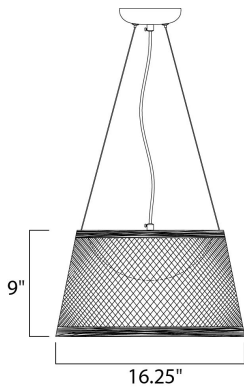

PRODUCT DESCRIPTION

This casual collection of lighting features hand formed shades of fiber twine coated with a polyurethane material for strength and durability. The resilience of the construction makes it suitable for damp locations and the ideal lighting for covered patios and outdoor living spaces. With the integrated LED, this collection is a perfect combination of style and security lighting.

MEASUREMENTS

DIMENSION : 16.25" W x 9." H
 MAX OAH : 139." OAH x 14.5" OAH
 HANGING WEIGHT : 3.97 lb

LAMPING

INPUT VOLTAGE : 120V
 LUMENS : 560 Rated (0 Del.)
 BULB : 1 x 8W (INTEGRATED), 8W Total
 DIMMABLE : Dimmable
 CRI : 80+ CRI
 COLOR_TEMP : 3000K

FINISHES OPTION

Chocolate CH

MATERIAL

Hemp Rope, Acrylic

RATINGS

cETLusDamp Location
 Dimmable

ADDITIONAL

INSTALL UP/DOWN:
 OPERATING TEMPERATURE:
 -20°C (-4°F), 40°C (104°F)