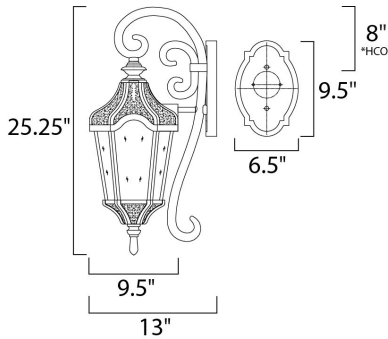

PRODUCT DESCRIPTION

Maxim Lighting's Garden VX Collection is made with Vivex, a material twice the strength of resin, is non-corrosive, UV resistant and backed with a 3-Year Limited Warranty. Garden VX features our Oriental Bronze finish and Water Glass.

MEASUREMENTS

DIMENSION : 9.5" W x 25.25" H x 13." Ext
BACK PLATE : 6.5" W x 9.5" H x 8." HCO
HANGING WEIGHT : 8.70817 lb

LAMPING

INPUT VOLTAGE : 120V
LUMENS : 2,016 Rated (0 Del.)
BULB : 3 x 60W (NOT INCLUDED), 180W Total
DIMMABLE : Dimmable
COLOR_TEMP : 2700K

FINISHES OPTION

Oriental Bronze OB

GLASS

Water Glass WG

MATERIAL

Vivex

RATINGS

Wet Location
CA Title 24
Dimmable

ADDITIONAL

INSTALL UP/DOWN: Up
RATED LIFE 1500 Hours

Always consult a qualified electrician before installing any lighting product.