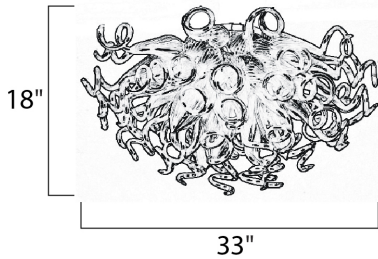

PRODUCT DESCRIPTION

Sculptures of hand-formed glass scrolls created by skillful artisans cause the Taurus LED collection to become the focal point of any interior. The glass comes to life as it is illuminated with a long-life and energy-efficient LED light source, and is available in four color choices of Cognac, Fume, Sunrise, and Root Beer. Polished Chrome hardware is used for contemporary accent.

MEASUREMENTS

DIMENSION : 33." W x 18." H
 CANOPY : 7.88" W x 1." H x 7.88" L
 HANGING WEIGHT : 25.3 lb

LAMPING

LUMENS : 996 Rated (0 Del.)
 BULB : 12 x 1W LED (INCLUDED), 12W Total
 DIMMABLE : Dimmable
 COLOR_TEMP : 3500K