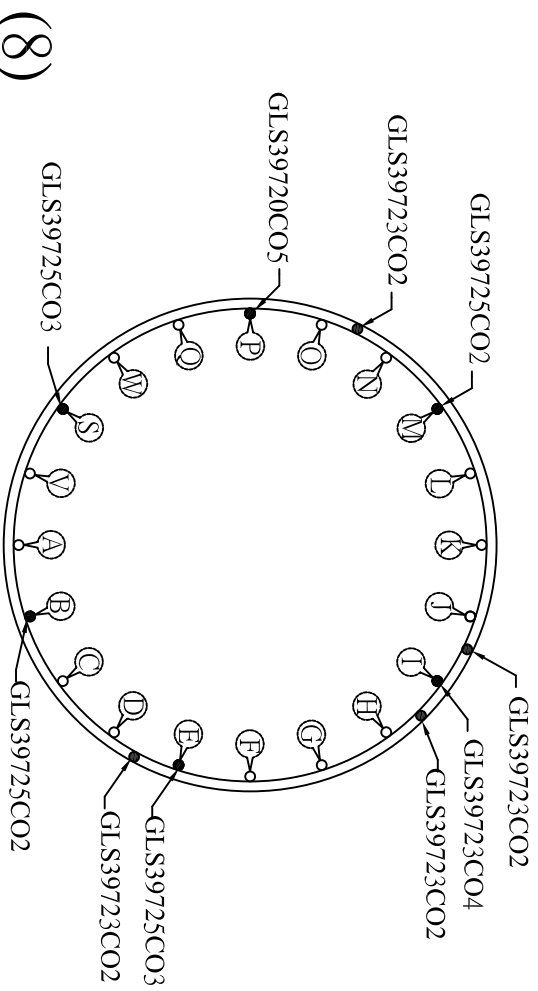

1. Lay out glass by row beginning with bottom row 1. Glass is attached to cage by simply inserting hook onto horizontal bar and pull towards you until it locks.
2. Begin on bottom row 1, Space A and work counter clockwise until each row is complete. **Please note that enclosed diagram is a suggested layout. It is not critical to install exact. Glass size will vary so sometimes installing a piece on the next row down allows glass to stand more upright.**
3. Last are placed on vertical supports. It is not necessary to hook these to frame
4. Extra glass is supplied so if there is left over do not be concerned. If you can install extra on frame do so.

CO=Cognac finish

GLS39720CO1

Glass size: 3"W*4.25"H

GLS39720CO3

Glass size: 4.25"W*6.25"H

GLS39725CO2

Glass size: 1.5"W*14.25"H

GLS39723CO4

Glass size: 1.5"W*11.75"H

GLS39720CO2

Glass size: 3.75"W*5.25"H

GLS39720CO7

Glass size: 1.5"W*8.75"H

GLS39720CO9

Glass size: 1.5"W*7.5"H

GLS39725CO3

GLS39720CO5

Glass size: 1.5"W*17.5H

GLS39720CO8

Glass size: 1.5"W*11.5H

GLS39723CO3

Glass size: 1.5"W*15.75"H