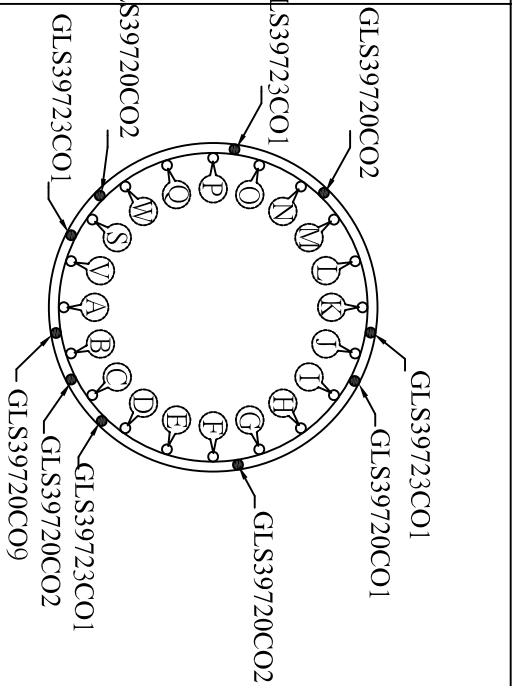

1. Lay out glass by row beginning with bottom row 1. Glass is attached to cage by simply inserting hook onto horizontal bar and pull towards you until it locks.
2. Begin on bottom row 1, Space A and work counter clockwise until each row is complete. **Please note that enclosed diagram is a suggested layout. It is not critical to install exact. Glass size will vary so sometimes installing a piece on the next row down allows glass to stand more upright.**
3. Last are placed on vertical supports. It is not necessary to hook these to frame
4. Extra glass is supplied so if there is left over do not be concerned. If you can install extra on frame do so.

CO=Cognac finish

GLS39720CO1

Glass size: 3"W*4.25"H

GLS39720CO3

Glass size: 4.25"W*6.25"H

GLS39725CO2

Glass size: 1.5"W*14.25"H

GLS39723CO4

Glass size: 1.5"W*11.75"H

GLS39720CO2

Glass size: 3.75"W*5.25"H

GLS39720CO7

Glass size: 1.5"W*8.75"H

GLS39720CO9

Glass size: 1.5"W*7.5"H

GLS39725CO3

GLS39720CO5

Glass size: 1.5"W*17.5H

GLS39720CO8

Glass size: 1.5"W*11.5H

GLS39723CO3

Glass size: 1.5"W*15.75"H