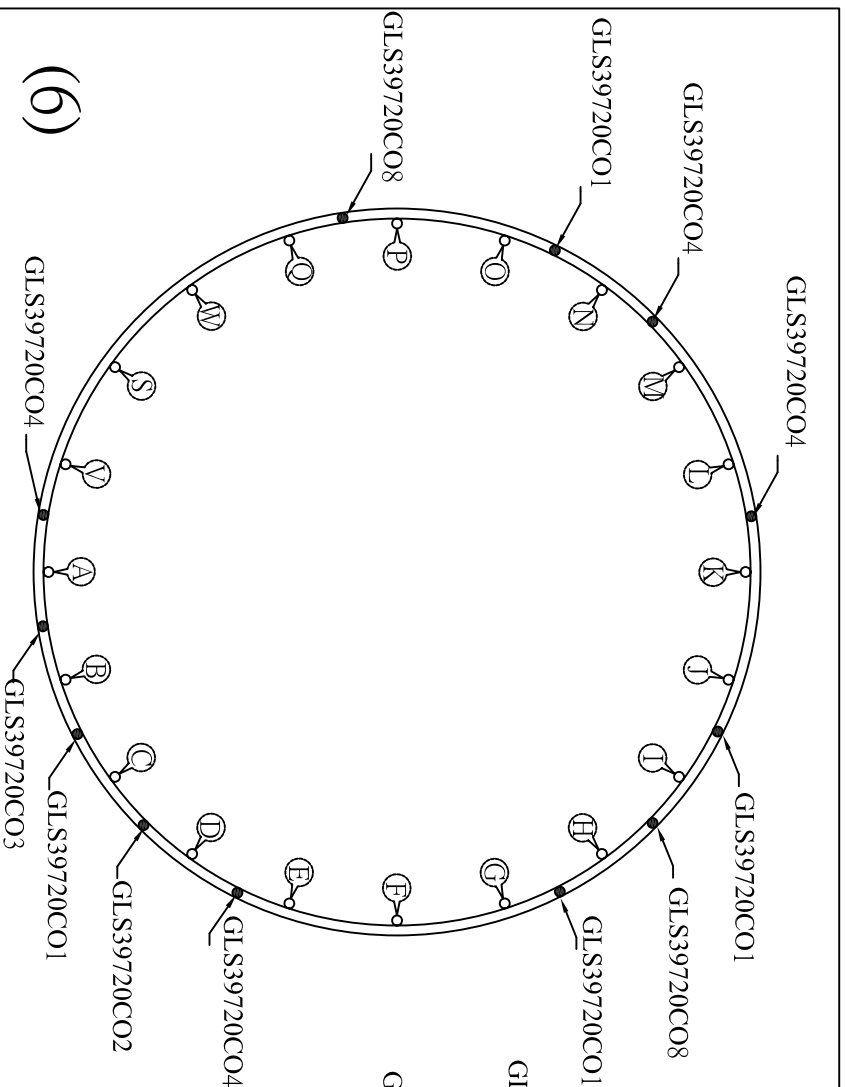

1. Lay out glass by row beginning with bottom row 1. Glass is attached to cage by simply inserting hook onto horizontal bar and pull towards you until it locks.
2. Begin on bottom row 1, Space A and work counter clockwise until each row is complete. **Please note that enclosed diagram is a suggested layout. It is not critical to install exact. Glass size will vary so sometimes installing a piece on the next row down allows glass to stand more upright.**
3. Last are placed on vertical supports. It is not necessary to hook these to frame
4. Extra glass is supplied so if there is left over do not be concerned. If you can install extra on frame do so.

CO=Cognac finish

GLS39720CO1

Glass size: 3"W*4.25"H

GLS39720CO3

Glass size: 4.25"W*6.25"H

GLS39725CO2

Glass size: 1.5"W*14.25"H

GLS39723CO4

Glass size: 1.5"W*11.75"H

GLS39720CO2

Glass size: 3.75"W*5.25"H

GLS39720CO7

Glass size: 1.5"W*8.75"H

GLS39720CO9

Glass size: 1.5"W*7.5"H

GLS39725CO3

GLS39720CO5

Glass size: 1.5"W*17.5H

GLS39720CO8

Glass size: 1.5"W*11.5H

GLS39723CO3

Glass size: 1.5"W*15.75"H