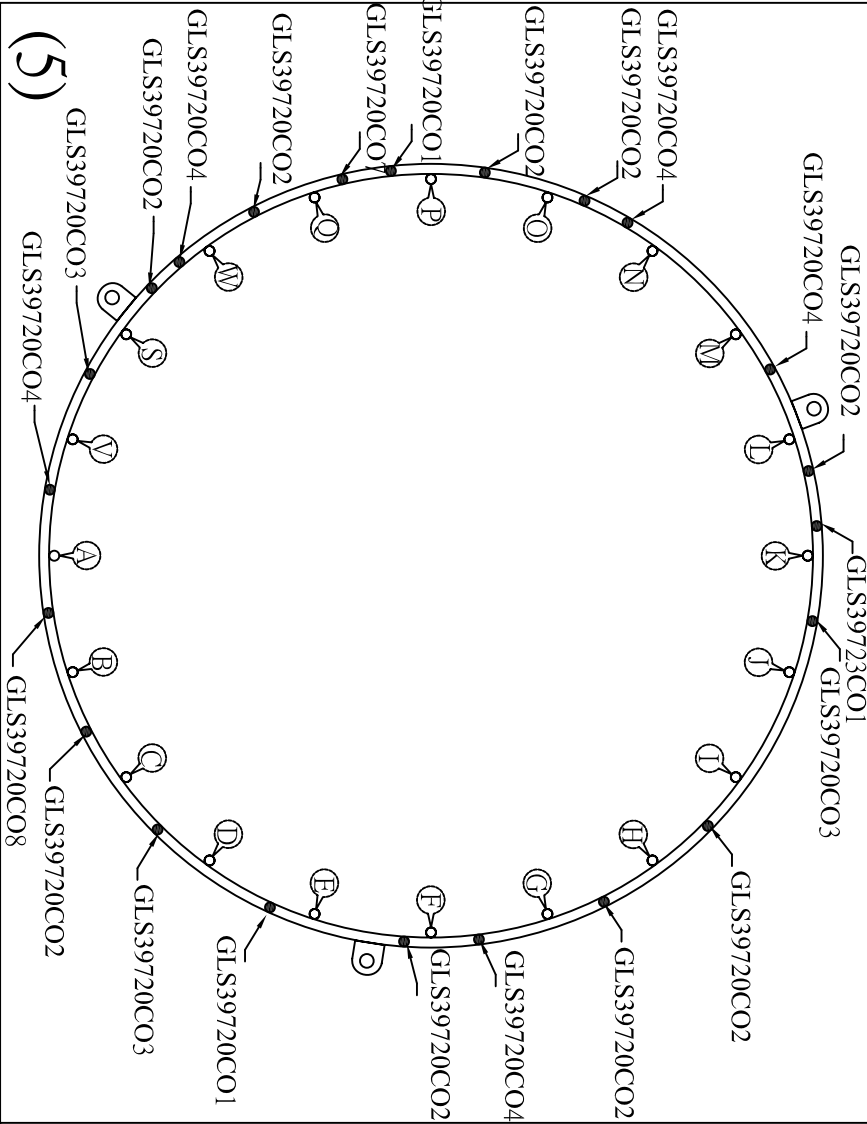

1. Lay out glass by row beginning with bottom row 1. Glass is attached to cage by simply inserting hook onto horizontal bar and pull towards you until it locks.
2. Begin on bottom row 1, Space A and work counter clockwise until each row is complete. **Please note that enclosed diagram is a suggested layout. It is not critical to install exact. Glass size will vary so sometimes installing a piece on the next row down allows glass to stand more upright.**
3. Last are placed on vertical supports. It is not necessary to hook these to frame
4. Extra glass is supplied so if there is left over do not be concerned. If you can install extra on frame do so.

CO=Cognac finish

GLS39720CO1

Glass size: 3"W*4.25"H

GLS39720CO3

Glass size: 4.25"W*6.25"H

GLS39725CO2

Glass size: 1.5"W*14.25"H

GLS39723CO4

Glass size: 1.5"W*11.75"H

GLS39720CO2

Glass size: 3.75"W*5.25"H

GLS39720CO7

Glass size: 1.5"W*8.75"H

GLS39720CO9

Glass size: 1.5"W*7.5"H

GLS39725CO3

GLS39720CO5

Glass size: 1.5"W*17.5H

GLS39720CO8

Glass size: 1.5"W*11.5H

GLS39723CO3

Glass size: 1.5"W*15.75"H