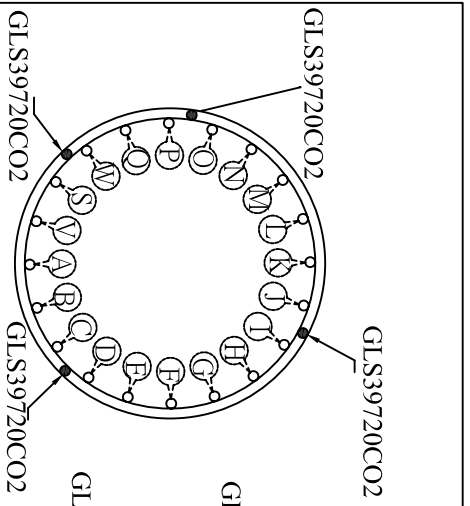

1. Lay out glass by row beginning with bottom row 1. Glass is attached to cage by simply inserting hook onto horizontal bar and pull towards you until it locks.
2. Begin on bottom row 1, Space A and work counter clockwise until each row is complete. **Please note that enclosed diagram is a suggested layout. It is not critical to install exact. Glass size will vary so sometimes installing a piece on the next row down allows glass to stand more upright.**
3. Last are placed on vertical supports. It is not necessary to hook these to frame
4. Extra glass is supplied so if there is left over do not be concerned. If you can install extra on frame do so.

CO=Cognac finish

GLS39720CO1

Glass size: 3"W*4.25"H

GLS39720CO3

Glass size: 4.25"W*6.25"H

GLS39725CO2

Glass size: 1.5"W*14.25"H

GLS39723CO4

Glass size: 1.5"W*11.75"H

GLS39720CO2

Glass size: 3.75"W*5.25"H

GLS39720CO7

Glass size: 1.5"W*8.75"H

GLS39720CO9

Glass size: 1.5"W*7.5"H

GLS39725CO3

GLS39720CO5

Glass size: 1.5"W*17.5H

GLS39720CO8

Glass size: 1.5"W*11.5H

GLS39723CO3

Glass size: 1.5"W*15.75"H