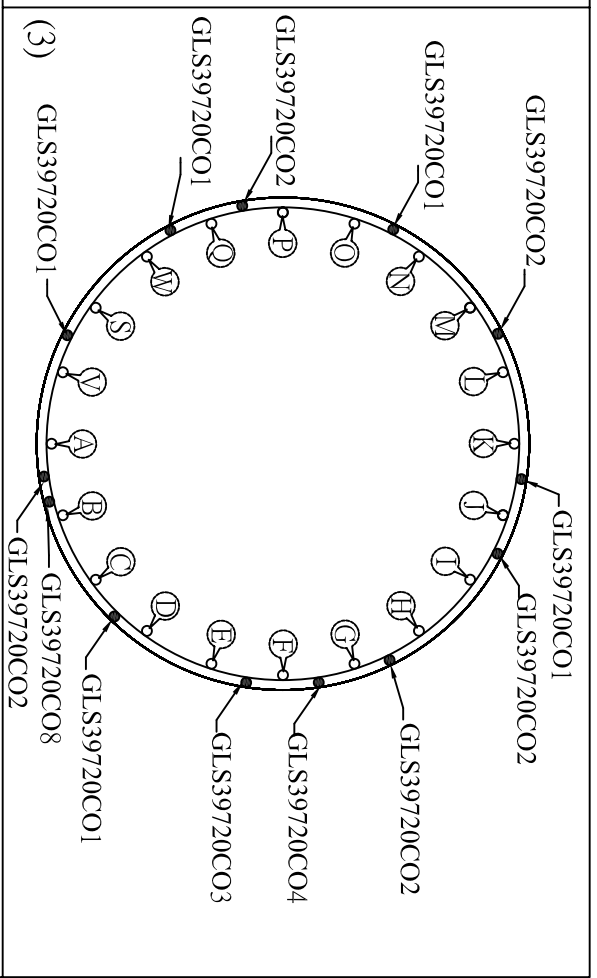

1. Lay out glass by row beginning with bottom row 1. Glass is attached to cage by simply inserting hook onto horizontal bar and pull towards you until it locks.
2. Begin on bottom row 1, Space A and work counter clockwise until each row is complete. **Please note that enclosed diagram is a suggested layout. It is not critical to install exact. Glass size will vary so sometimes installing a piece on the next row down allows glass to stand more upright.**
3. Last are placed on vertical supports. It is not necessary to hook these to frame
4. Extra glass is supplied so if there is left over do not be concerned. If you can install extra on frame do so.

CO=Cognac finish

GLS39720CO1

Glass size: 3"W*4.25"H

GLS39720CO3

Glass size: 4.25"W*6.25"H

GLS39725CO2

Glass size: 1.5"W*14.25"H

GLS39723CO4

Glass size: 1.5"W*11.75"H

GLS39720CO2

Glass size: 3.75"W*5.25"H

GLS39720CO7

Glass size: 1.5"W*8.75"H

GLS39720CO9

Glass size: 1.5"W*7.5"H

GLS39725CO3

GLS39720CO5

Glass size: 1.5"W*17.5H

GLS39720CO8

Glass size: 1.5"W*11.5H

GLS39723CO3

Glass size: 1.5"W*15.75"H