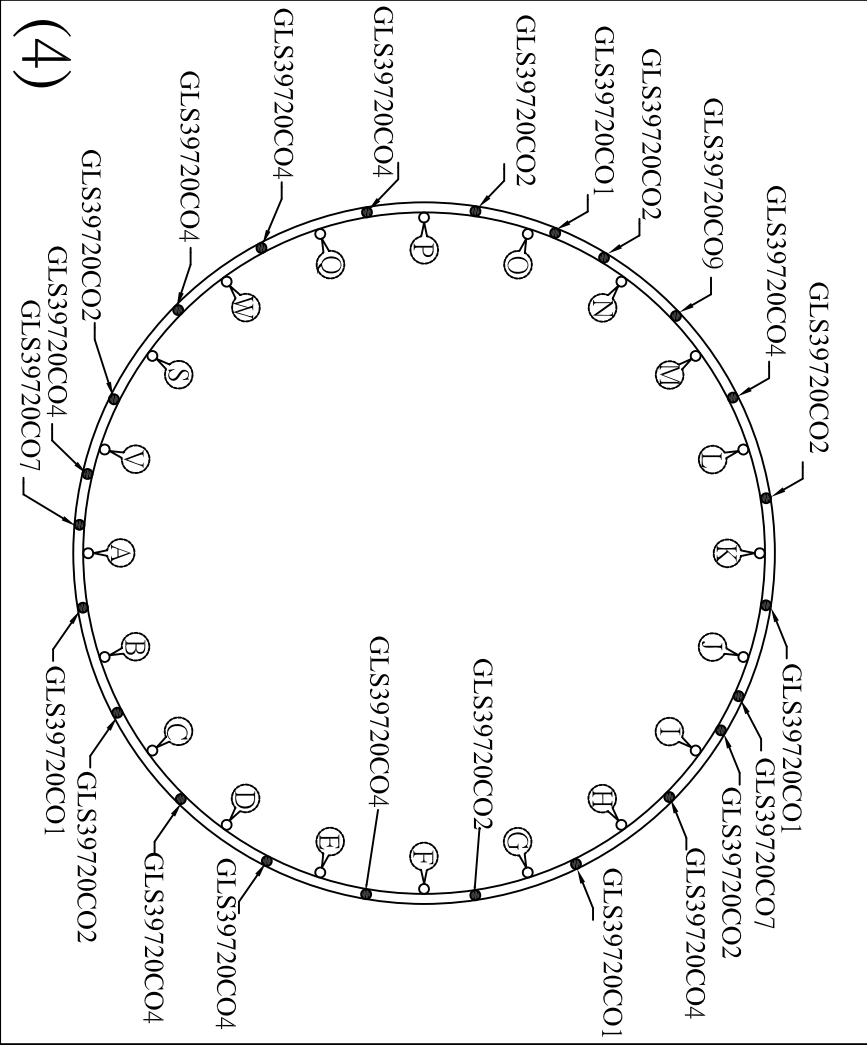

1. Lay out glass by row beginning with bottom row 1. Glass is attached to cage by simply inserting hook onto horizontal bar and pull towards you until it locks.
2. Begin on bottom row 1, Space A and work counter clockwise until each row is complete. **Please note that enclosed diagram is a suggested layout. It is not critical to install exact. Glass size will vary so sometimes installing a piece on the next row down allows glass to stand more upright.**
3. Last are placed on vertical supports. It is not necessary to hook these to frame
4. Extra glass is supplied so if there is left over do not be concerned. If you can install extra on frame do so.

CO=Cognac finish

GLS39720CO1

Glass size: 3"W*4.25"H

GLS39720CO3

Glass size: 4.25"W*6.25"H

GLS39725CO2

Glass size: 1.5"W*14.25"H

GLS39723CO4

Glass size: 1.5"W*11.75"H

GLS39720CO2

Glass size: 3.75"W*5.25"H

GLS39720CO7

Glass size: 1.5"W*8.75"H

GLS39720CO9

Glass size: 1.5"W*7.5"H

GLS39725CO3

GLS39720CO5

Glass size: 1.5"W*17.5H

GLS39720CO8

Glass size: 1.5"W*11.5H

GLS39723CO3

Glass size: 1.5"W*15.75"H