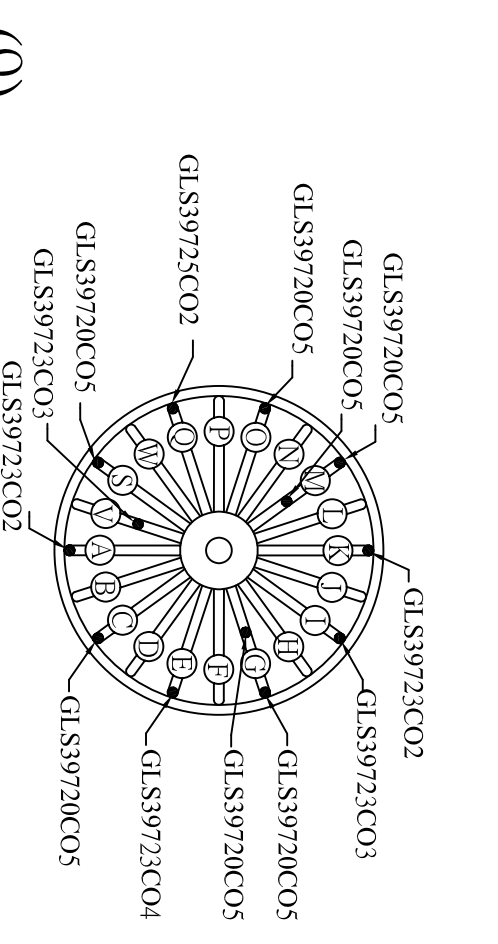

1. Lay out glass by row beginning with bottom row 1. Glass is attached to cage by simply inserting hook onto horizontal bar and pull towards you until it locks.
2. Begin on bottom row 1, Space A and work counter clockwise until each row is complete. **Please note that enclosed diagram is a suggested layout. It is not critical to install exact. Glass size will vary so sometimes installing a piece on the next row down allows glass to stand more upright.**
3. Last are placed on vertical supports. It is not necessary to hook these to frame
4. Extra glass is supplied so if there is left over do not be concerned. If you can install extra on frame do so.

CO=Cognac finish

GLS39720CO1

Glass size: 3"W*4.25"H

GLS39720CO3

Glass size: 4.25"W*6.25"H

GLS39725CO2

Glass size: 1.5"W*14.25"H

GLS39723CO4

Glass size: 1.5"W*11.75"H

GLS39720CO2

Glass size: 3.75"W*5.25"H

GLS39720CO7

Glass size: 1.5"W*8.75"H

GLS39720CO9

Glass size: 1.5"W*7.5"H

GLS39725CO3

GLS39720CO5

Glass size: 1.5"W*17.5H

GLS39720CO8

Glass size: 1.5"W*11.5H

GLS39723CO3

Glass size: 1.5"W*15.75"H