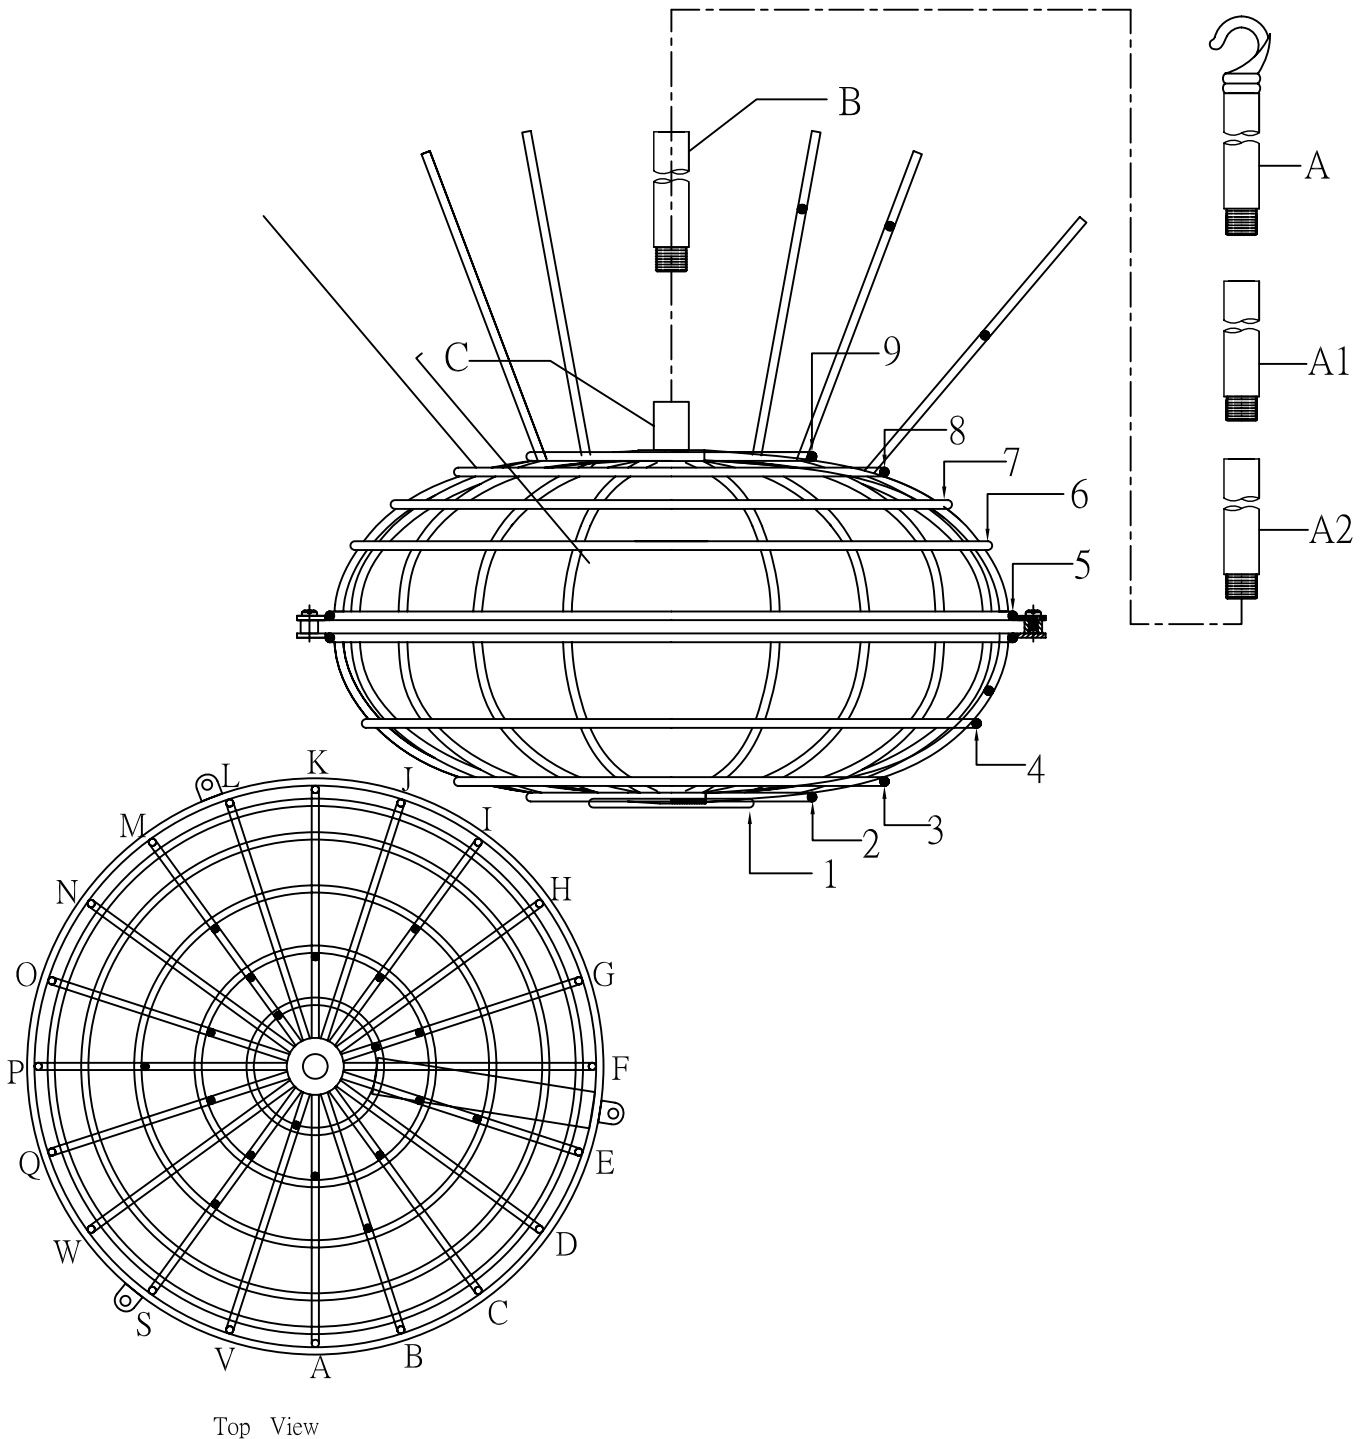

1. Lay out glass by row beginning with bottom row 1. Glass is attached to cage by simply inserting hook onto horizontal bar and pull towards you until it locks.
2. Begin on bottom row 1, Space A and work counter clockwise until each row is complete. **Please note that enclosed diagram is a suggested layout. It is not critical to install exact. Glass size will vary so sometimes installing a piece on the next row down allows glass to stand more upright.**
3. Last are placed on vertical supports. It is not necessary to hook these to frame
4. Extra glass is supplied so if there is left over do not be concerned. If you can install extra on frame do so.

CO=Cognac finish

GLS39720CO1

Glass size: 3"W*4.25"H

GLS39720CO3

Glass size: 4.25"W*6.25"H

GLS39725CO2

Glass size: 1.5"W*14.25"H

GLS39723CO4

Glass size: 1.5"W*11.75"H

GLS39720CO2

Glass size: 3.75"W*5.25"H

GLS39720CO7

Glass size: 1.5"W*8.75"H

GLS39720CO9

Glass size: 1.5"W*7.5"H

GLS39725CO3

GLS39720CO5

Glass size: 1.5"W*17.5H

GLS39720CO8

Glass size: 1.5"W*11.5H

GLS39723CO3

Glass size: 1.5"W*15.75"H