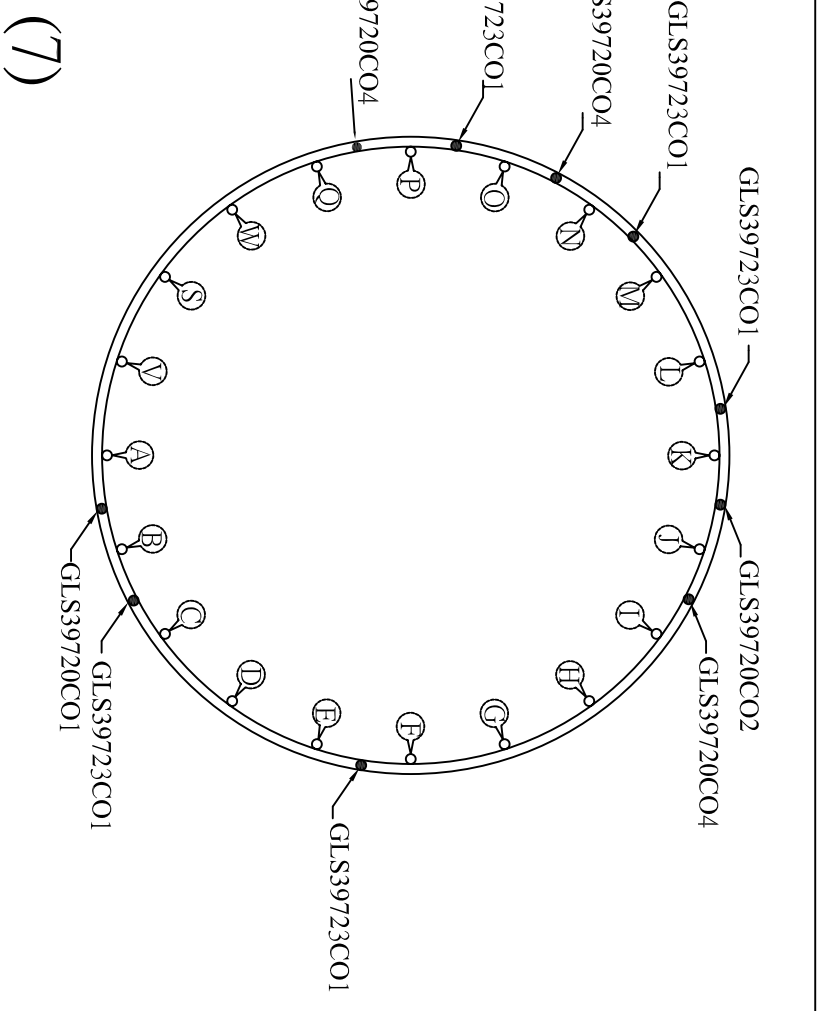

1. Lay out glass by row beginning with bottom row 1. Glass is attached to cage by simply inserting hook onto horizontal bar and pull towards you until it locks.
2. Begin on bottom row 1, Space A and work counter clockwise until each row is complete. **Please note that enclosed diagram is a suggested layout. It is not critical to install exact. Glass size will vary so sometimes installing a piece on the next row down allows glass to stand more upright.**
3. Last are placed on vertical supports. It is not necessary to hook these to frame
4. Extra glass is supplied so if there is left over do not be concerned. If you can install extra on frame do so.

CO=Cognac finish

GLS39720CO1

Glass size: 3"W*4.25"H

GLS39720CO3

Glass size: 4.25"W*6.25"H

GLS39725CO2

Glass size: 1.5"W*14.25"H

GLS39723CO4

Glass size: 1.5"W*11.75"H

GLS39720CO2

Glass size: 3.75"W*5.25"H

GLS39720CO7

Glass size: 1.5"W*8.75"H

GLS39720CO9

Glass size: 1.5"W*7.5"H

GLS39725CO3

GLS39720CO5

Glass size: 1.5"W*17.5H

GLS39720CO8

Glass size: 1.5"W*11.5H

GLS39723CO3

Glass size: 1.5"W*15.75"H