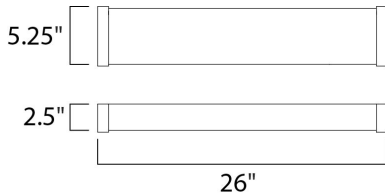

PRODUCT DESCRIPTION

A box of Clear glass surrounds an edge lit LED panel which is framed in Polished Chrome metal. The Clear glass is trimmed on both ends with heavy gauge metal caps. The edge lit panel provides even light distribution while maintaining a high lumen per watt ratio.

MEASUREMENTS

DIMENSION : 26." W x 5.25" H x 2.5" Ext
 BACK PLATE : 25." W x 4.5" H
 HANGING WEIGHT : 15.4 lb

LAMPING

INPUT VOLTAGE : 120V
 LUMENS : 1,760 Rated (1,029 Del.)
 BULB : 1 x 32W (INTEGRATED), 32W Total
 DIMMABLE : Dimmable
 CRI : 90+ CRI
 COLOR_TEMP : 3000K