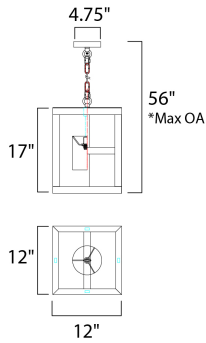

*max overall height

MEASUREMENTS

- DIMENSION : 12." L x 12." W x 17." H
- MAX OAH : 56." OAH x 16.92" OAH
- CANOPY : 4.75" W x 1." H x 4.75" L
- HANGING WEIGHT : 28.88 lb

LAMPING

- LUMENS : 600 Rated (0 Del.)
- BULB : 1 x 60W (NOT INCLUDED), 60W Total
- DIMMABLE : Dimmable