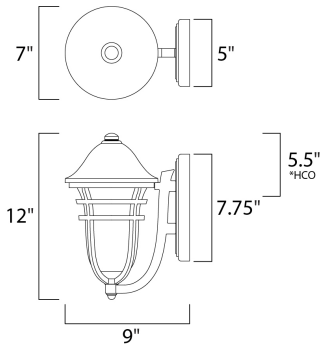

PRODUCT DESCRIPTION

The Westport Collection of outdoor lighting fixtures gives you the ability to pierce the darkness, enhancing the look of your home. Designed in an Artesian Bronze finished and a Wisp glass, you are sure to gain that desire.

MEASUREMENTS

DIMENSION : 7." W x 12." H x 9." Ext
HANGING WEIGHT : 3.78 lb

LAMPING

INPUT VOLTAGE : 120V
LUMENS : 0 Rated (0 Del.)
BULB : 1 x 60W (NOT INCLUDED), 60W Total
DIMMABLE : Dimmable

FINISHES OPTION

Artesian Bronze AT

GLASS

Wisp WP

MATERIAL

Die Cast Aluminum

RATINGS

Wet Location
Dimmable

ADDITIONAL

INSTALL UP/DOWN:
OPERATING TEMPERATURE:
-20°C (-4°F), 40°C (104°F)

Always consult a qualified electrician before installing any lighting product.