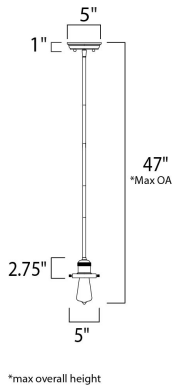

MEASUREMENTS

DIMENSION : 5." W x 2.75" H
 MAX OAH : 47." OAH
 CANOPY : 5." W x 1.25" H x 5." L
 HANGING WEIGHT : 2. lb

LAMPING

INPUT VOLTAGE : 120V
 LUMENS : 0 Rated (0 Del.)
 BULB : 1 x 60W (NOT INCLUDED), 0W Total
 DIMMABLE : Dimmable