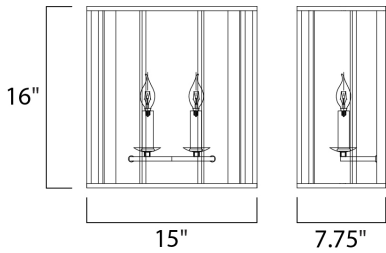

PRODUCT DESCRIPTION

A frame of intersecting semi circles creates an interesting open air design. The frames are finished in our Bronze Fusion which is a contrasting combination of mottled bronze with polished accents. Many of these are large scale for the bold statement while some are pared back for attractive price points.

MEASUREMENTS

DIMENSION : 15." W x 16." H x 7.75" Ext
 MAX OAH : 9.8" W x 16." H
 HANGING WEIGHT : 4.5 lb

LAMPING

INPUT VOLTAGE : 120V
 LUMENS : 0 Rated (0 Del.)
 BULB : 2 x 60W (NOT INCLUDED), 120W Total
 DIMMABLE : Dimmable