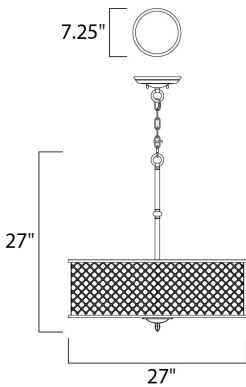

PRODUCT DESCRIPTION

A traditional collection with the look of today features metal grids finished in a Natural Aged Brass that nicely contrasts the softness of the inner Oatmeal fabric shade. Each fixture has a glass diffuser, which is supported by ornate cast finials.

MEASUREMENTS

DIMENSION : 27." W x 27." H
 CANOPY : 7.25" W x 1." H x 7.25" L
 HANGING WEIGHT : 33. lb

LAMPING

INPUT VOLTAGE : 120V
 LUMENS : 0 Rated (0 Del.)
 BULB : 6 x 40W (NOT INCLUDED), 0W Total

FINISHES OPTION