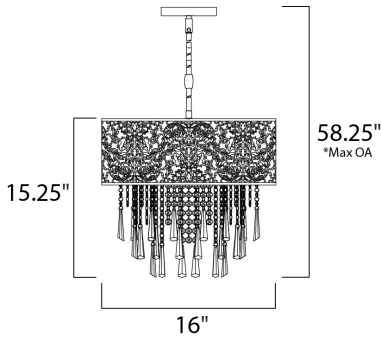

PRODUCT DESCRIPTION

The Rapture Collection's delicate pattern in Satin Nickel stainless steel creates a silhouette against the inner fabric shade available in your choice of White, Black or Red. The shimmer of crystal adds a touch of elegance to this transitional style.

*max overall height

MEASUREMENTS

- DIMENSION : 16." W x 15.25" H
- MAX OAH : 58.25" OAH
- CANOPY : 4.72" W x 0.79" H x 4.72" L
- HANGING WEIGHT : 9.26 lb

LAMPING

- LUMENS : 3,750 Rated (0 Del.)
- BULB : 5 x 40W (INCLUDED), 200W Total
- DIMMABLE : Dimmable
- COLOR_TEMP : 2900K

FINISHES OPTION

Satin Nickel SN

MATERIAL

Stainless Steel + Fabric + Crystal

RATINGS

cETLusDry Location
Dimmable

ADDITIONAL

INSTALL UP/DOWN:
SLOPE: 120
RATED LIFE 2000 Hours
OPERATING TEMPERATURE:
-20°C (-4°F), 40°C (104°F)