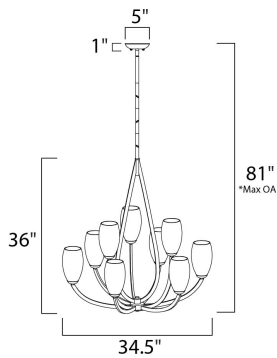

PRODUCT DESCRIPTION

Heavy arms sweep up from the bottom of a large teardrop center column to support the tall Satin White Glass shades of the Elan collection. The choice of elegant finishes includes Textured Ebony or Polished Chrome.

*max overall height

MEASUREMENTS

DIMENSION : 34.5" W x 36." H
 MAX OAH : 81." OAH
 HANGING WEIGHT : 25.92 lb

LAMPING

INPUT VOLTAGE : 120V
 LUMENS : 10,350 Rated (0 Del.)
 BULB : 9 x 60W (NOT INCLUDED), 540W Total
 DIMMABLE : Dimmable
 COLOR_TEMP : 2700K

FINISHES OPTION

Texture Ebony TE

GLASS

Satin White SW

RATINGS

Dry Location
 Dimmable

ADDITIONAL

INSTALL UP/DOWN:
 SLOPE: 120
 RATED LIFE 2500 Hours
 OPERATING TEMPERATURE:
 -20°C (-4°F), 40°C (104°F)