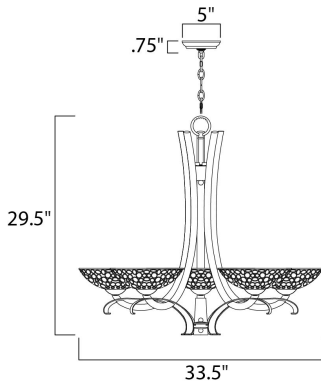

PRODUCT DESCRIPTION

Multiple-sized rings artfully welded to one another form modern sculptures in the Meridian collection. The Dusty White inner glass shades add a perfect contrast to the darker metal finished in a mottled Umber Bronze.

MEASUREMENTS

DIMENSION : 33.5" W x 29.5" H
 CANOPY : 0.75" H
 HANGING WEIGHT : 20.68 lb

LAMPING

INPUT VOLTAGE : 120V
 LUMENS : 2,250 Rated (0 Del.)
 BULB : 5 x 40W (INCLUDED), 200W Total
 DIMMABLE : Dimmable
 COLOR_TEMP : 2900K