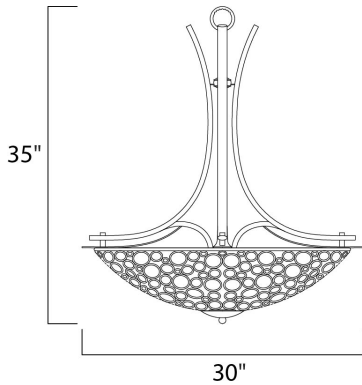

PRODUCT DESCRIPTION

Multiple-sized rings artfully welded to one another form modern sculptures in the Meridian collection. The Dusty White inner glass shades add a perfect contrast to the darker metal finished in a mottled Umber Bronze.

MEASUREMENTS

DIMENSION : 30." W x 35." H
 HANGING WEIGHT : 26.8 lb

LAMPING

INPUT VOLTAGE : 120V
 LUMENS : 4,600 Rated (0 Del.)
 BULB : 4 x 60W (NOT INCLUDED), 240W Total
 DIMMABLE : Dimmable
 COLOR_TEMP : 2700K