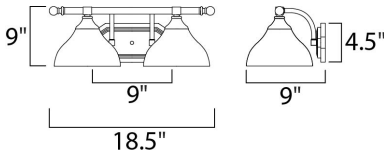

PRODUCT DESCRIPTION

Sleek modern form available in your choice of Oil Rubbed Bronze or Satin Nickel finish. The Frost glass shade gently melds into the flowing lines of the frame.

MEASUREMENTS

DIMENSION : 18.5" W x 7." H x 9." Ext
 BACK PLATE : 9." W x 4.38" H
 HANGING WEIGHT : 5.05 lb