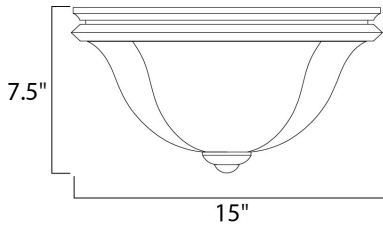

MEASUREMENTS

DIMENSION : 15." W x 7.5" H
 HANGING WEIGHT : 12.1 lb

LAMPING

INPUT VOLTAGE : 120V
 LUMENS : 1,600 Rated (0 Del.)
 BULB : 2 x 75W (NOT INCLUDED), 150W Total
 DIMMABLE : Dimmable
 COLOR_TEMP : 2700K