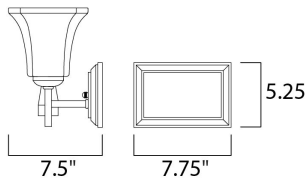

**MEASUREMENTS**

DIMENSION : 15." W x 9.5" H x 7.5" Ext  
 BACK PLATE : 7.75" W x 5.25" H x 6.5" HCO  
 HANGING WEIGHT : 5.28 lb

**LAMPING**

INPUT VOLTAGE : 120V  
 LUMENS : 2,300 Rated (0 Del.)  
 BULB : 2 x 60W (NOT INCLUDED), 120W Total  
 DIMMABLE : Dimmable