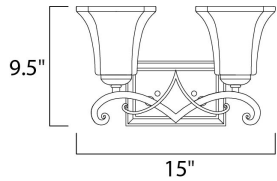

**MEASUREMENTS**

DIMENSION : 15." W x 9.5" H x 7.5" Ext  
 BACK PLATE : 7.75" W x 5.25" H x 6.5" HCO  
 HANGING WEIGHT : 5.28 lb

**LAMPING**

INPUT VOLTAGE : 120V  
 LUMENS : 2,300 Rated (0 Del.)  
 BULB : 2 x 60W (NOT INCLUDED), 120W Total  
 DIMMABLE : Dimmable