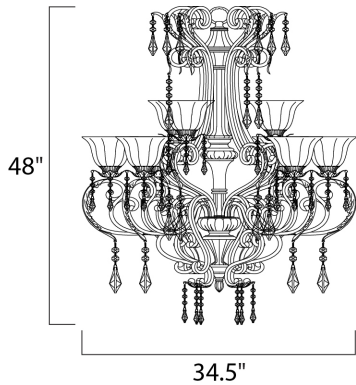

MEASUREMENTS

DIMENSION : 34.5" W x 48." H
 CANOPY : 6.19" W x 1.38" H x 6.19" L
 HANGING WEIGHT : 46.2 lb

LAMPING

INPUT VOLTAGE : 120V
 LUMENS : 10,350 Rated (0 Del.)
 BULB : 9 x 60W (NOT INCLUDED), 540W Total
 DIMMABLE : Dimmable