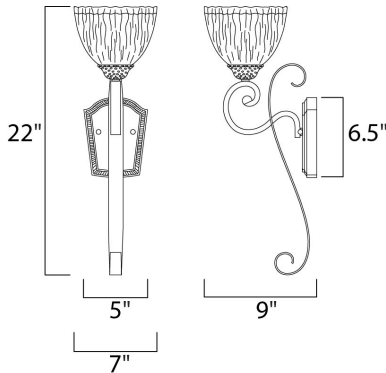

PRODUCT DESCRIPTION

Heavy hand forged frames finished in Oil Rubbed Bronze is warmed by the glow of our new Amber Ice glass.

MEASUREMENTS

DIMENSION : 7." W x 22." H x 9." Ext
 MAX OAH : 5.12" W x 6.41" H
 HANGING WEIGHT : 4.06 lb

LAMPING

INPUT VOLTAGE : 120V
 LUMENS : 1,150 Rated (0 Del.)
 BULB : 1 x 100W (NOT INCLUDED), 100W Total
 DIMMABLE : Dimmable
 COLOR_TEMP : 2700K
 LIGHTING_DIRECTION : Both

FINISHES OPTION

Oil Rubbed Bronze Ol 