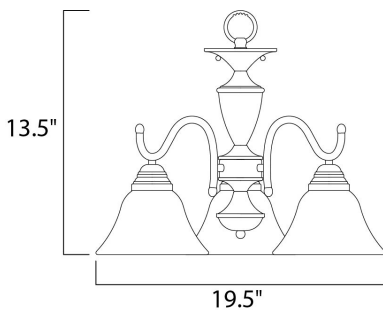

**MEASUREMENTS**

DIMENSION : 19.5" L x 19.5" W x 13.5" H
HANGING WEIGHT : 6.13 lb

LAMPING

INPUT VOLTAGE : 120V
LUMENS : 3,450 Rated (0 Del.)
BULB : 3 x 100W (NOT INCLUDED), 300W Total
DIMMABLE : Dimmable
COLOR_TEMP : 2700K