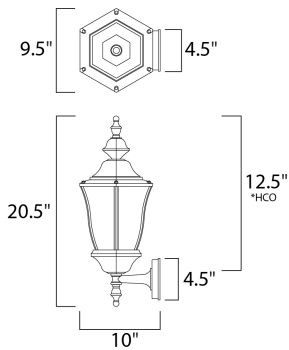

PRODUCT DESCRIPTION

Madrona Cast is a transitional style collection from Maxim Lighting International, available in multiple finishes.

MEASUREMENTS

DIMENSION : 9.5" W x 20.5" H x 10." Ext
BACK PLATE : 4.5" W x 4.5" H x 12.5" HCO
HANGING WEIGHT : 4. lb

LAMPING

INPUT VOLTAGE : 120V
LUMENS : 0 Rated (0 Del.)
BULB : 3 x 40W (NOT INCLUDED), 120W Total
DIMMABLE : Dimmable

FINISHES OPTION

Rust Patina RP

GLASS

Seedy CD

MATERIAL

Die Cast Aluminum

RATINGS

cETLusWet Location
Dimmable

ADDITIONAL

INSTALL UP/DOWN:
RATED LIFE 1500 Hours
OPERATING TEMPERATURE:
-20°C (-4°F), 40°C (104°F)

Always consult a qualified electrician before installing any lighting product.